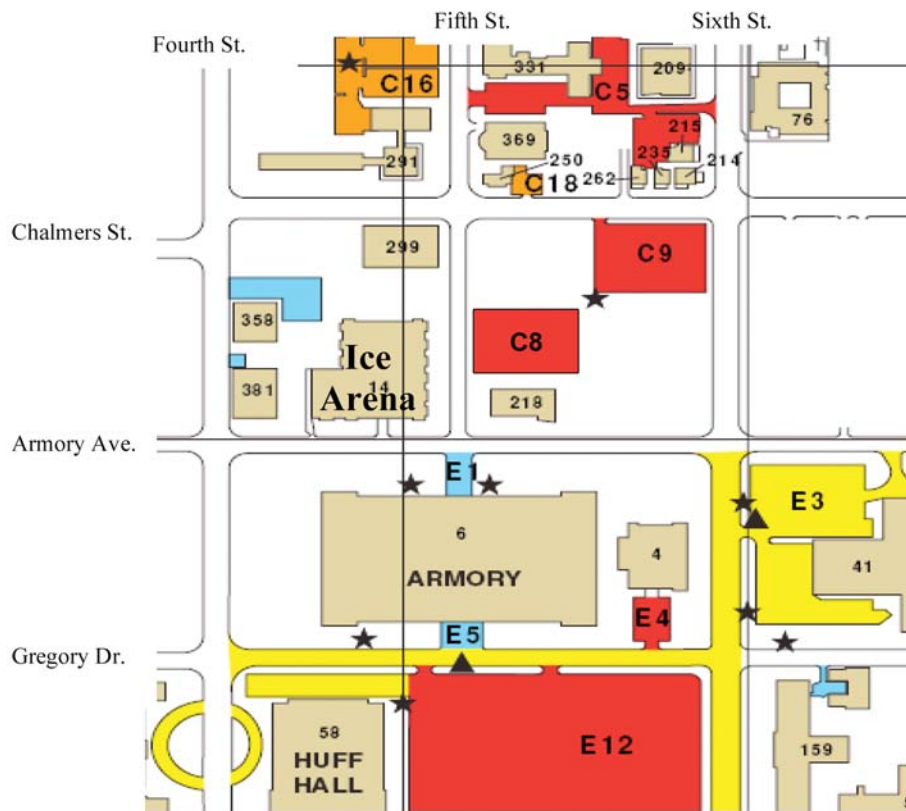

ICE ARENA PARKING

ICE ARENA PARKING OPTIONS

UNIVERSITY PARKING LOTS

-  The rental parking lots east of the Ice Arena (C8 and C9) and the lot east of Huff Hall (E12). Parking is available after 5 pm and on weekends.
-  The metered parking lot near the University's main library at Sixth Street and Armory Avenue. See University Parking Meters information below.

UNIVERSITY PARKING METERS

- Located on Gregory Drive, part of Sixth Street, and Lot E3 (Main Library)
- Rates are \$.75/hour
- Enforcement hours are 6 am-5 pm
- Enforced 7 days a week (10 hour time limit)
- No parking allowed from 2-6 am

CITY OF CHAMPAIGN PARKING METERS

- Rates are \$.75/hour
- Enforcement hours are 7 am-9 pm
- Enforced Monday-Saturday
- 2 hour limit
- Meters are not enforced on Sundays and official City holidays
- Located on East Armory Street, Fourth Street, Fifth Street, and part of Sixth Street