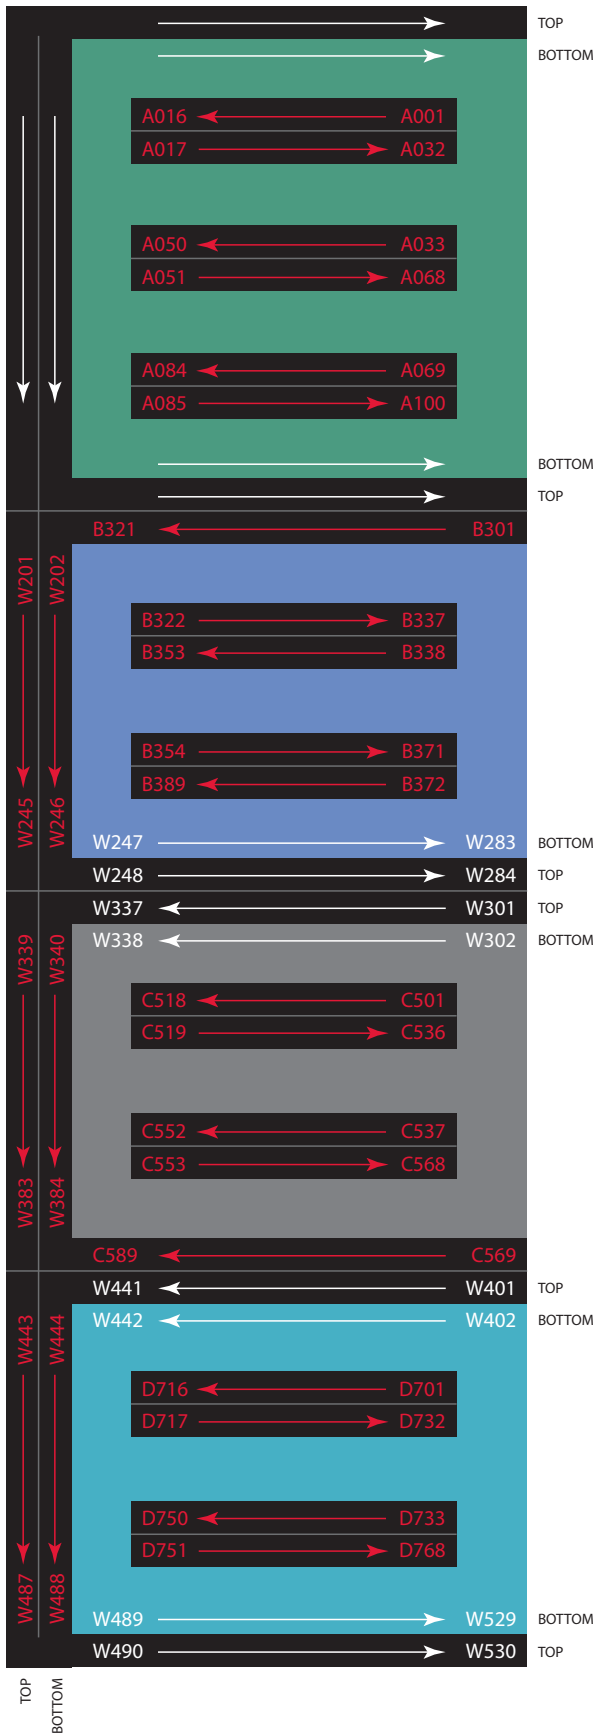

WOMEN'S LOCKERS

ENTRANCE

KEY

Red Numbers = Rentable Lockers
White Numbers = Day Use Lockers

Patrons must provide their own lock for rental lockers.
Patrons may bring their own lock for day use lockers.
Locks are also available for rent (\$3/day with i-card) and for purchase (\$6) at Member Services.
Locks may not be left on day use lockers overnight.
Personal locks left on day use lockers overnight will be removed and contents of the locker vacated.

MEN'S LOCKERS